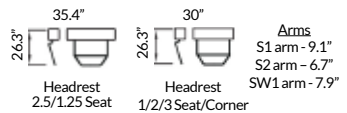

*Headrest sold separately

Ottoman (Steel)

Ottoman (Wood)

S1 Arm

S2 Arm

SW1 Arm

Stressless® Stella - Measurements (inches)

Item no.	Model	Width	Height	Depth	Seat Height	Seat Depth
N/A	Stella 2 Seat with S1 Arms	77.5	30.7	36.6	17.3	21.6
N/A	Stella 2 Seat with S2 Arms	72.8	30.7	36.6	17.3	21.6
N/A	Stella Wood 2 Seat with SW1 Arms	75.2	30.7	36.6	17.3	21.6
N/A	Stella 2.5 Seat with S1 Arms	89.3	30.7	36.6	17.3	21.6
N/A	Stella 2.5 Seat with S2 Arms	84.7	30.7	36.6	17.3	21.6
N/A	Stella Wood 2.5 Seat with SW1 Arms	87.0	30.7	36.6	17.3	21.6
N/A	Stella 2.5 Seat with Headrest and S1 Arms	89.3	38.6	36.6	17.3	21.6
N/A	Stella 2.5 Seat with Headrest and S2 Arms	84.7	38.6	36.6	17.3	21.6
N/A	Stella 3 Seat with S1 Arms	107.0	30.7	36.6	17.3	21.6
N/A	Stella 3 Seat with S2 Arms	102.4	30.7	36.6	17.3	21.6
N/A	Stella Wood 3 Seat with SW1 Arms	104.7	30.7	36.6	17.3	21.6
1420016	Stella Corner	35.4	30.7			
1420001	Stella Ottoman Large	35.4		22.4		
1420000	Stella Ottoman Medium	29.5		22.4		