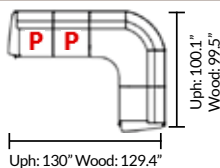

Item no.	Model	Ultrasuede/Batick/ Paloma Special	Dinamica/ Paloma	Cori	Noblesse
1428813	Mary HR 1s Power Left Arm - Wood	$3,195	$3,495	$3,595	$4,095
1428817	Mary HR 1s Power wo/ Arms	$2,600	$2,900	$3,000	$3,400
1428016	Mary Corner	$3,795	$4,195	$4,395	$4,995
1428013	Mary HR 1s Right Arm - Wood	$2,800	$3,100	$3,200	$3,700
TOTAL		$12,390	$13,690	$14,190	$16,190