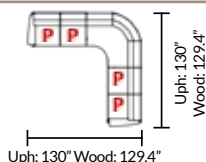

Uph: 37.7"
Wood: 37.1"

1s Power
wo/ Arms

29.9"

1s Power
Right

Uph: 37.7"
Wood: 37.1"

Corner

62.4"

Item no.	Model	Ultrasuede/Batick/ Paloma Special	Dinamica/ Paloma	Cori	Noblesse
1428813	Mary HR 1s Power Left Arm - Wood	\$3,195	\$3,495	\$3,595	\$4,095
1428817	Mary HR 1s Power wo/ Arms	\$2,600	\$2,900	\$3,000	\$3,400
1428016	Mary Corner	\$3,795	\$4,195	\$4,395	\$4,995
1428817	Mary HR 1s Power wo/ Arms	\$2,600	\$2,900	\$3,000	\$3,400
1428815	Mary HR 1s Power Right Arm - Wood	\$3,200	\$3,500	\$3,600	\$4,100
TOTAL		\$15,390	\$16,990	\$17,590	\$19,990