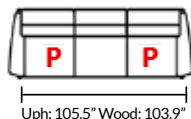

Item no.	Model	Ultrasuede/Batick/ Paloma Special	Dinamica/ Paloma	Cori	Noblesse
1431813	Mary HR 1s Power Left Arm - Uph	$3,195	$3,495	$3,595	$4,095
1428014	Mary HR 1s wo/ Arms	$2,200	$2,500	$2,600	$3,000
1431815	Mary HR 1s Power Right Arm - Uph	$3,200	$3,500	$3,600	$4,100
TOTAL		$8,595	$9,495	$9,795	$11,195