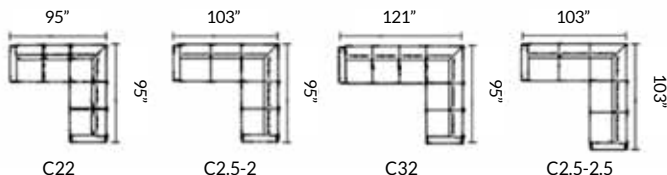

P Any Left, Right and Center Seats have the option of Power Recline.
 (NOTE: Seats opposing corners cannot both have power without at least one module for separation.)

Stressless® Flora

58

Item no.	Model	Ultrasuede/Batick/ Paloma Special	Dinamica/ Paloma	Cori	Noblesse
1451020	Flora Wood 2 Seater	\$2,995	\$3,395	\$3,595	\$3,995
1451120	Flora Wood 2.5 Seater	\$3,295	\$3,695	\$3,995	\$4,495
1451030	Flora Wood 3 Seater	\$3,795	\$4,195	\$4,495	\$4,995
1451023	Flora Wood 2 Seat Arm Right	\$2,700	\$3,000	\$3,200	\$3,600
1451022	Flora Wood 2 Seat Arm Left	\$2,700	\$3,000	\$3,200	\$3,600
1451127	Flora Wood 2.5 Seat Arm Right	\$3,000	\$3,300	\$3,600	\$4,100
1451126	Flora Wood 2.5 Seat Arm Left	\$3,000	\$3,300	\$3,600	\$4,100
1451033	Flora Wood 3 Seat Arm Right	\$3,500	\$3,800	\$4,100	\$4,600
1451032	Flora Wood 3 Seat Arm Left	\$3,500	\$3,800	\$4,100	\$4,600
1451016	Flora Wood Corner	\$2,195	\$2,395	\$2,595	\$2,995

Leg Options: Wood Leg Round 3.15", 4.33", 5.5" - Wood Angled Cone 4.33", 5.5"

59

Stressless® Flora - Measurements (inches)

Item no.	Model	Width	Height	Depth	Seat Height	Seat Depth
1451020	Flora Wood 2 Seater	68.1	32.3	36.2	17.7	22.0
1451120	Flora Wood 2.5 Seater	76.0	32.3	36.2	17.7	22.0
1451030	Flora Wood 3 Seater	93.7	32.3	36.2	17.7	22.0
1451023	Flora Wood 2 Seat Arm Right	59.8	32.3	36.2	17.7	22.0
1451022	Flora Wood 2 Seat Arm Left	59.8	32.3	36.2	17.7	22.0
1451127	Flora Wood 2.5 Seat Arm Right	67.7	32.3	36.2	17.7	22.0
1451126	Flora Wood 2.5 Seat Arm Left	67.7	32.3	36.2	17.7	22.0
1451033	Flora Wood 3 Seat Arm Right	85.4	32.3	36.2	17.7	22.0
1451032	Flora Wood 3 Seat Arm Left	85.4	32.3	36.2	17.7	22.0
1451016	Flora Wood Corner	35.4	32.3	35.4	17.7	22.0