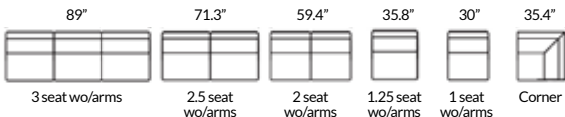

*Headrest sold separately

Ottoman (Steel)

Ottoman (Wood)

S1 Arm

S2 Arm

SW1 Arm

Stressless® Stella - Measurements (inches)

Item no.	Model	Width	Height	Depth	Seat Height	Seat Depth
N/A	Stella 2 Seat with S1 Arms	77.5	30.7	36.6	17.3	21.6
N/A	Stella 2 Seat with S2 Arms	72.8	30.7	36.6	17.3	21.6
N/A	Stella Wood 2 Seat with SW1 Arms	75.2	30.7	36.6	17.3	21.6
N/A	Stella 2.5 Seat with S1 Arms	89.3	30.7	36.6	17.3	21.6
N/A	Stella 2.5 Seat with S2 Arms	84.7	30.7	36.6	17.3	21.6
N/A	Stella Wood 2.5 Seat with SW1 Arms	87.0	30.7	36.6	17.3	21.6
N/A	Stella 2.5 Seat with Headrest and S1 Arms	89.3	38.6	36.6	17.3	21.6
N/A	Stella 2.5 Seat with Headrest and S2 Arms	84.7	38.6	36.6	17.3	21.6
N/A	Stella 3 Seat with S1 Arms	107.0	30.7	36.6	17.3	21.6
N/A	Stella 3 Seat with S2 Arms	102.4	30.7	36.6	17.3	21.6
N/A	Stella Wood 3 Seat with SW1 Arms	104.7	30.7	36.6	17.3	21.6
1420016	Stella Corner	35.4	30.7			
1420001	Stella Ottoman Large	35.4		22.4		
1420000	Stella Ottoman Medium	29.5		22.4		