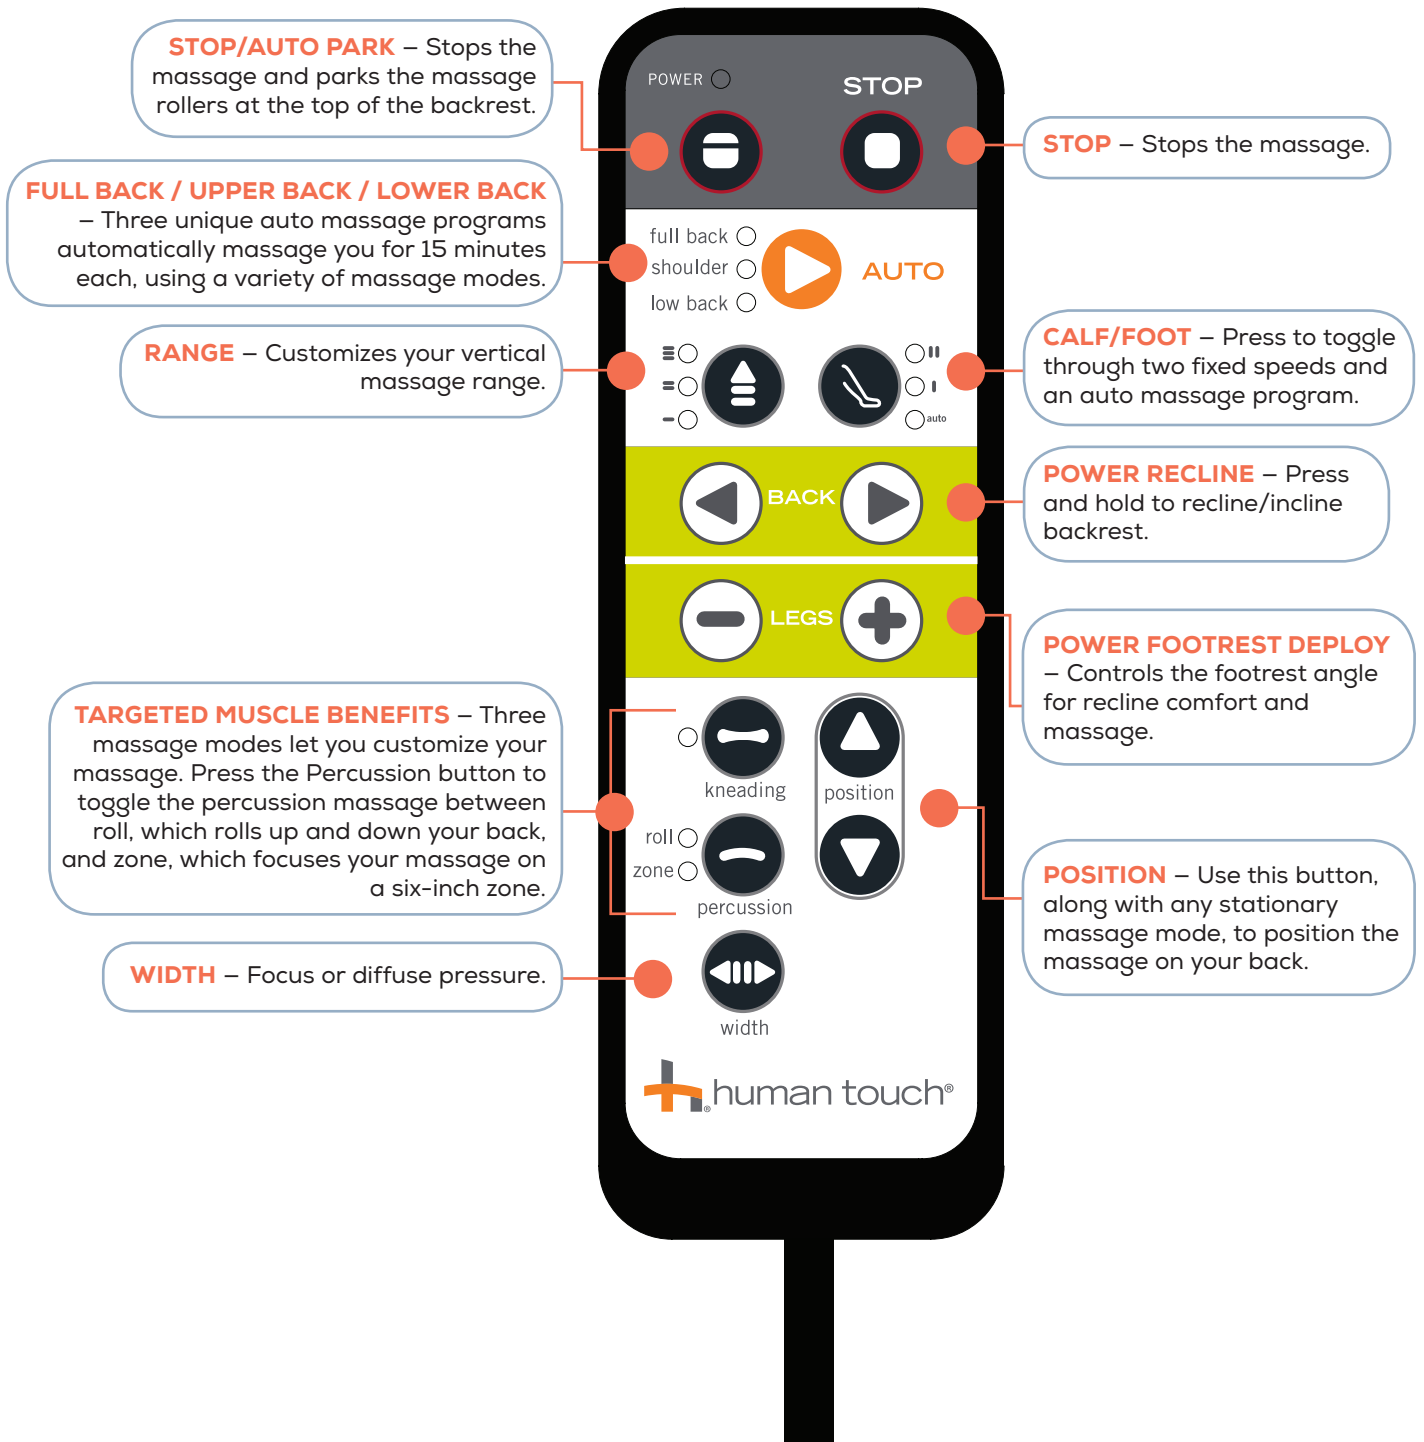

# Remote Control User Guide

## ZeroG<sup>®</sup> Volito

For more detailed operation instructions, please see the Use and Care Manual.